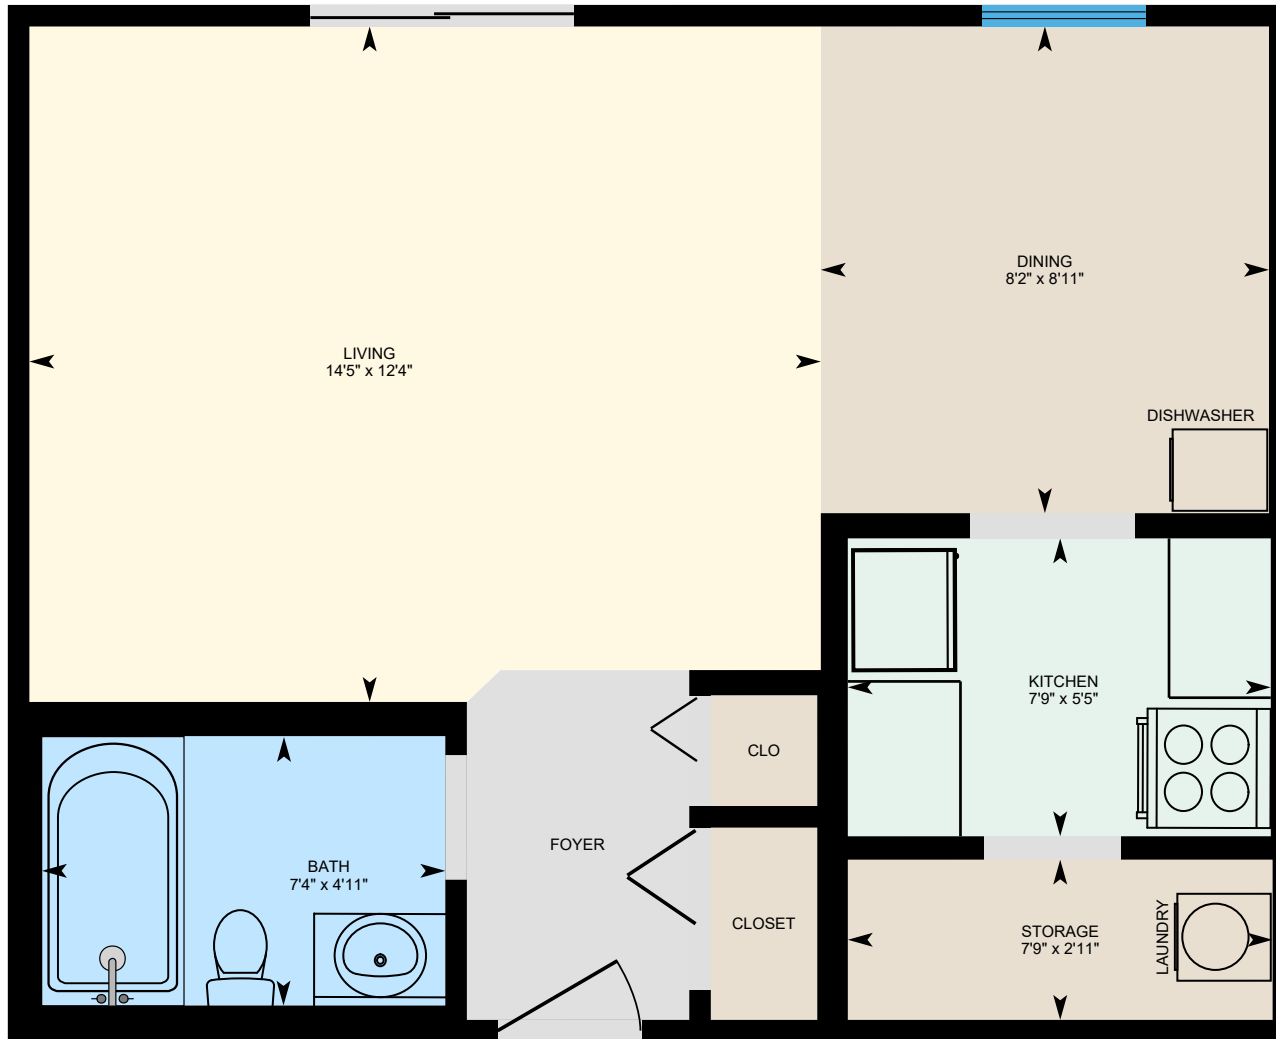

3155 Sandwich St., Windsor, ON

Unit 205 Total Exterior Area 439.97 sq ft
Total Interior Area 407.22 sq ft

PREPARED: Jul 2021