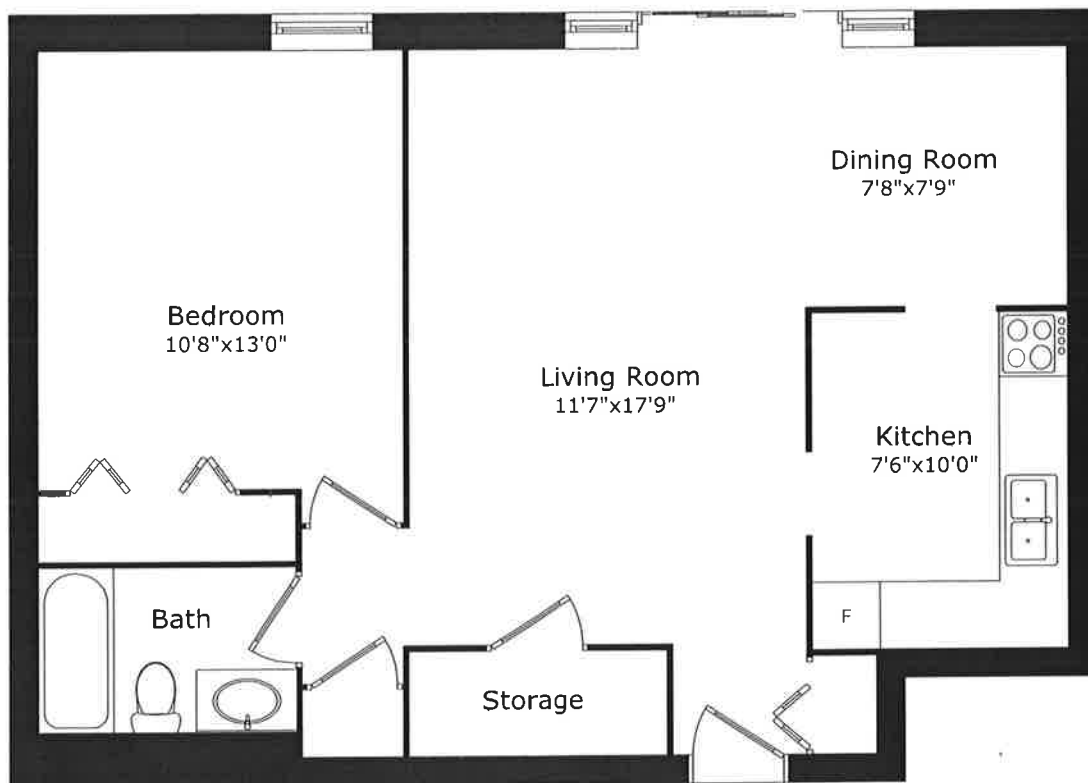

Briarlane

Rental Property  
Management Inc.

2740 Jane Street

1 Bedroom

508  
615.0 sq.ft.