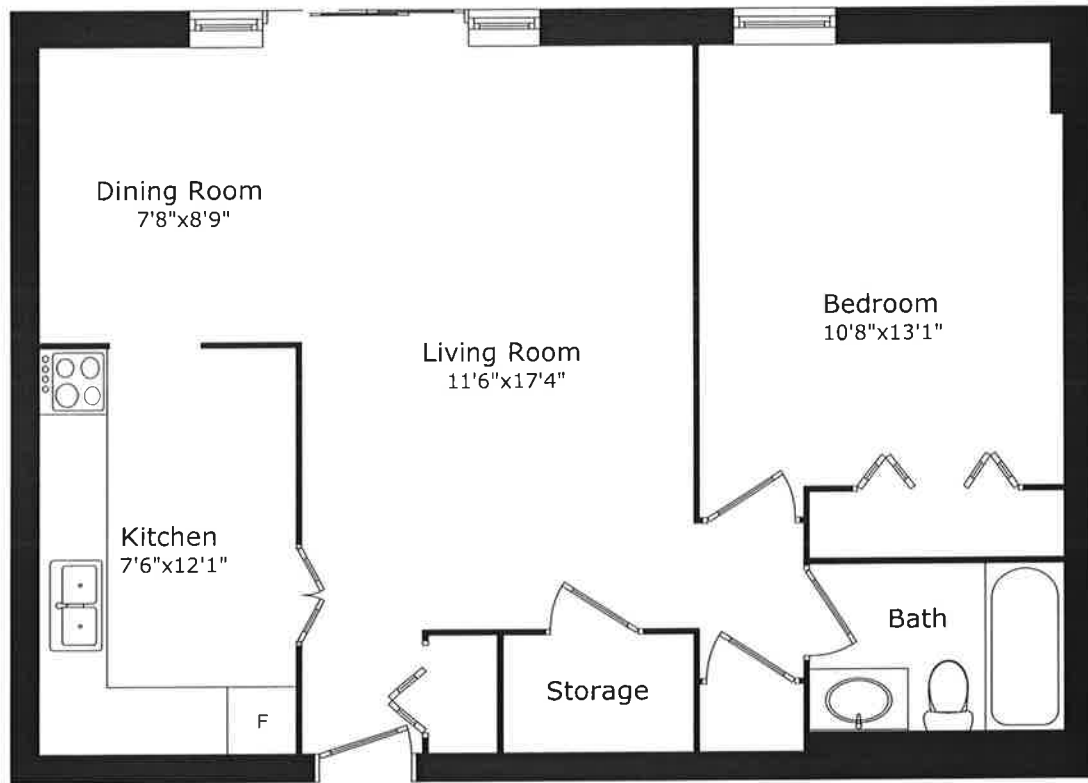

Briarlane

Rental Property
Management Inc.

2740 Jane Street

1 Bedroom

207
630.8 sq.ft.