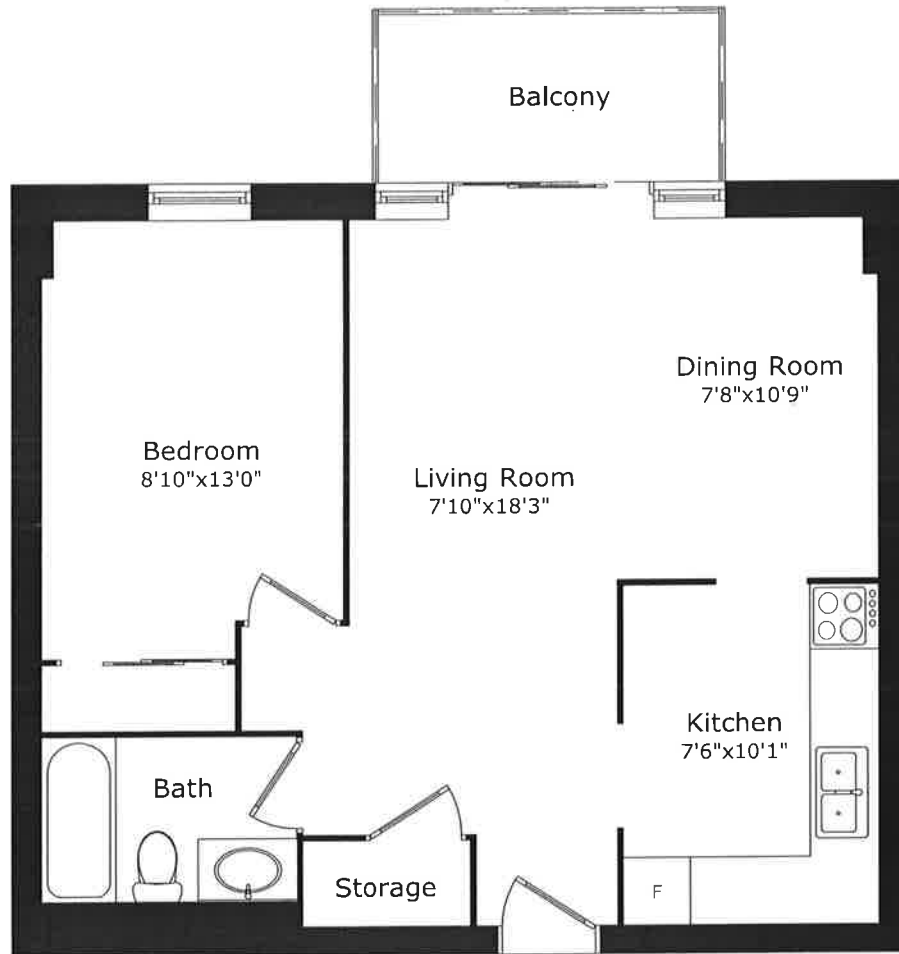

Briarlane

Rental Property  
Management Inc.

2740 Jane Street

1 Bedroom

204  
515.9 sq.ft.