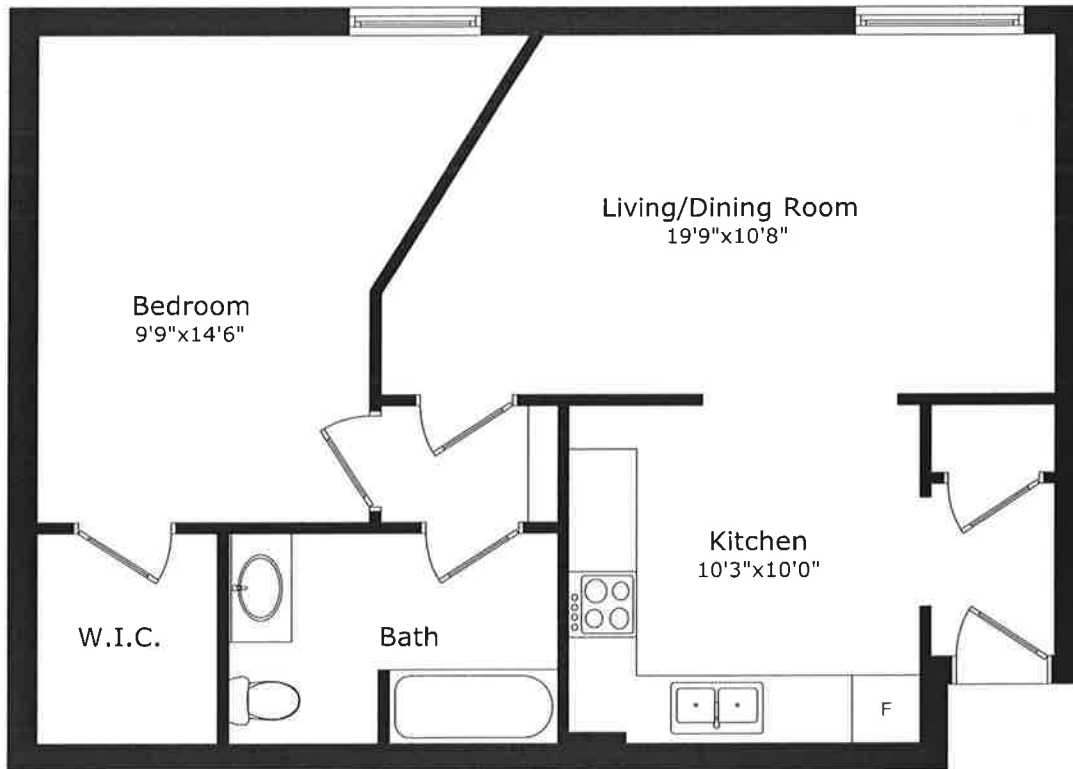

Briarlane

Rental Property
Management Inc.

2740 Jane Street

1 Bedroom

110
617.0 sq.ft.