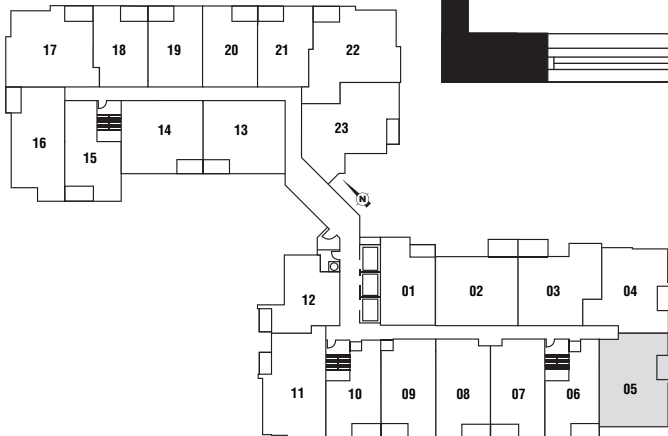

LANDMARQ
3 BEDROOM
 750 sq. ft.

MEDALLION
 DEVELOPMENTS

medallionrents.com

Materials, specifications, and floor plans are subject to change without notice. All renderings are artist's conceptions. All floor plans are approximate dimensions. Actual usable floor space may vary from the stated floor area. E. & O.E.