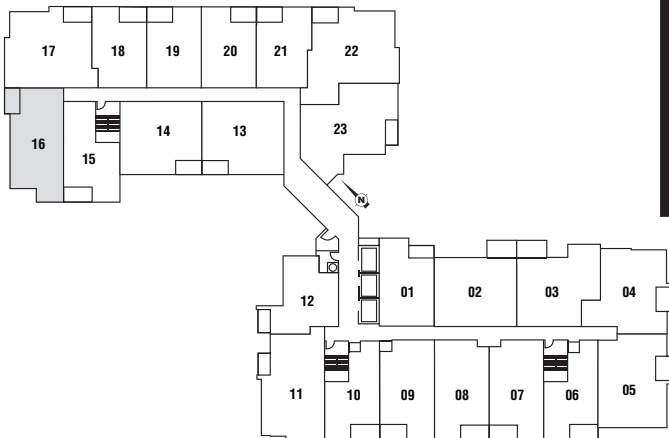

**LANDMARQ  
2 BEDROOM  
725 sq. ft.**

medallionrents.com

Materials, specifications, and floor plans are subject to change without notice. All renderings are artist's conceptions. All floor plans are approximate dimensions. Actual usable floor space may vary from the stated floor area. E.& O.E.

TYPICAL FLOORS (3rd - 12th)