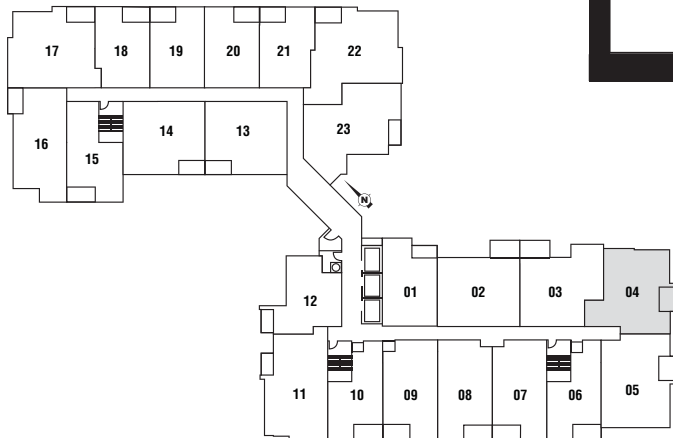

LANDMARQ 6 - 2 BEDROOM

750 sq. ft.

TYPICAL FLOORS (3rd - 12th)

MEDALLION
DEVELOPMENTS

medallionrents.com

Materials, specifications, and floor plans are subject to change without notice. All renderings are artist's conceptions. All floor plans are approximate dimensions. Actual usable floor space may vary from the stated floor area. E. & O.E.