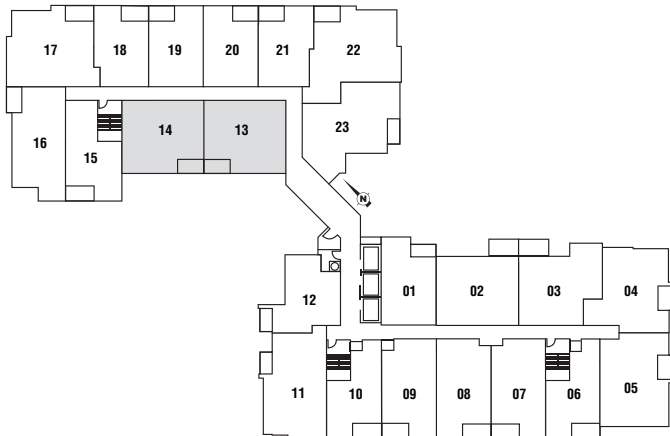

LANDMARQ 4 - 2 BEDROOM

715 sq. ft.

TYPICAL FLOORS (3rd - 12th)

medallionrents.com

Materials, specifications, and floor plans are subject to change without notice. All renderings are artist's conceptions. All floor plans are approximate dimensions. Actual usable floor space may vary from the stated floor area. E. & O.E.