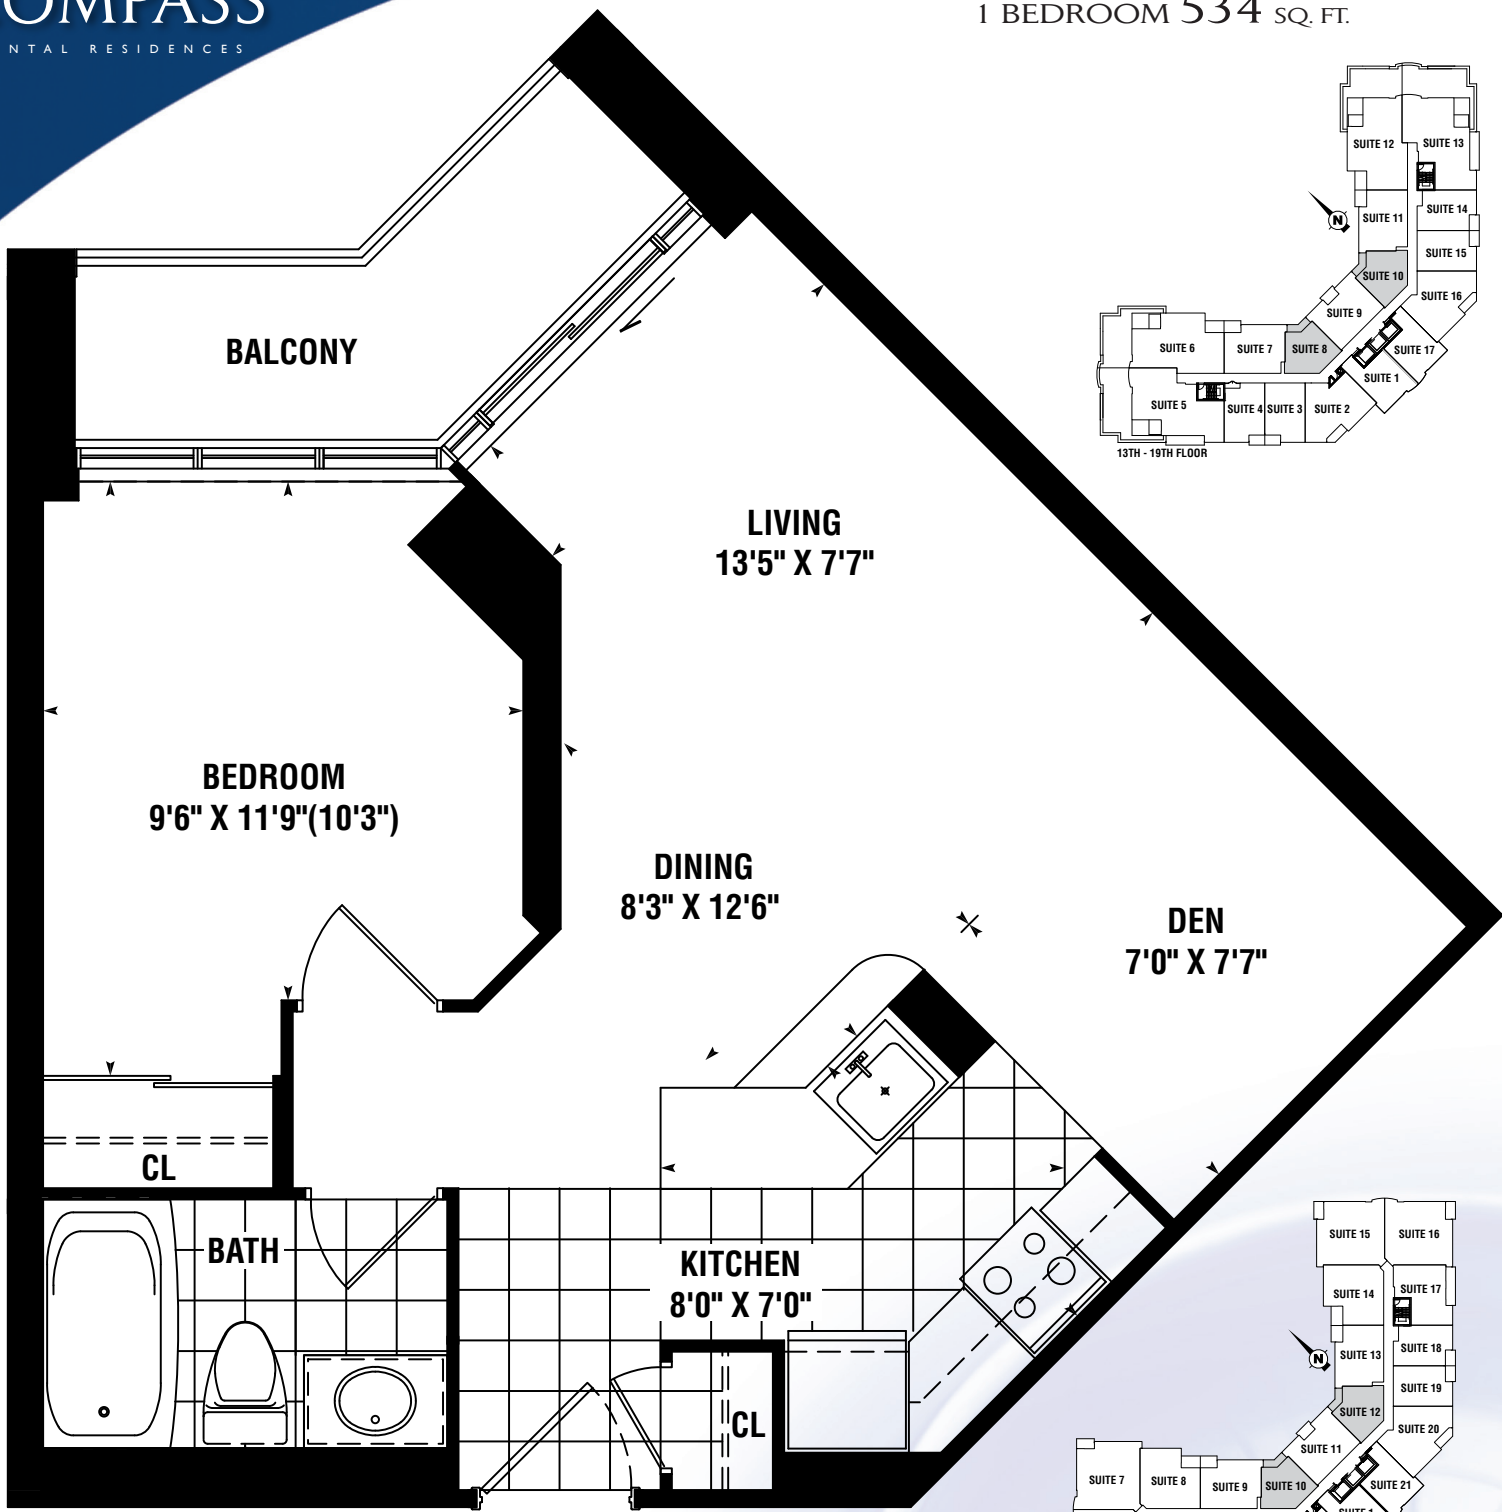

COMPASS
RENTAL RESIDENCES

1 BEDROOM 534 SQ. FT.

Materials, specifications, and floor plans are subject to change without notice. All renderings are artist's conceptions. All floor plans are approximate dimensions. Actual usable floor space may vary from the stated floor area. E. & O.E.