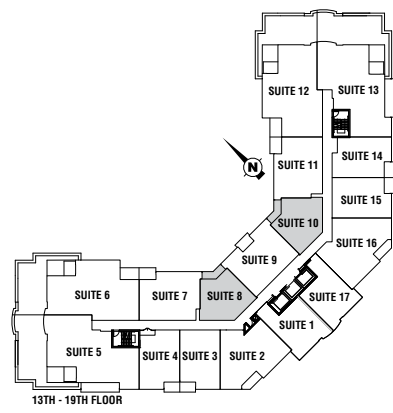

COMPASS
RENTAL RESIDENCES

1 BEDROOM 534 SQ. FT.

Materials, specifications, and floor plans are subject to change without notice. All renderings are artist's conceptions. All floor plans are approximate dimensions. Actual usable floor space may vary from the stated floor area. E. & O.E.