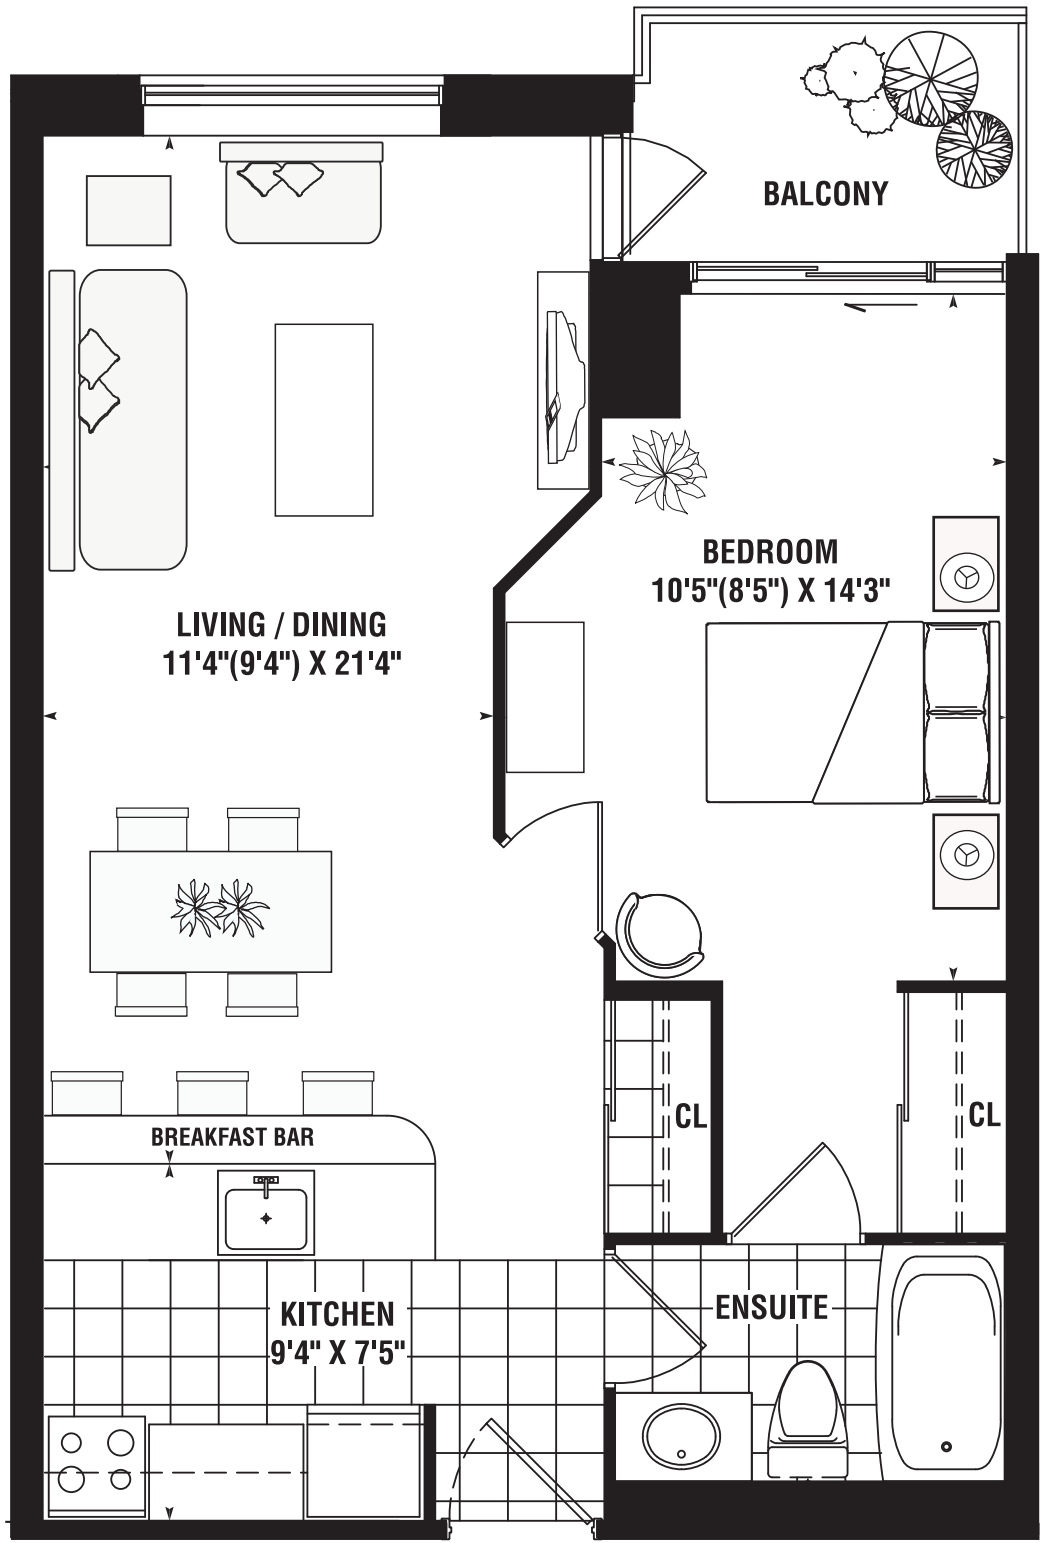

COMPASS 2

1 BEDROOM 597 SQ. FT.

medallionrents.com

Materials, specifications, and floor plans are subject to change without notice. All renderings are artist's conceptions. All floor plans are approximate dimensions. Actual usable floor space may vary from the stated floor area. E. & O.E.