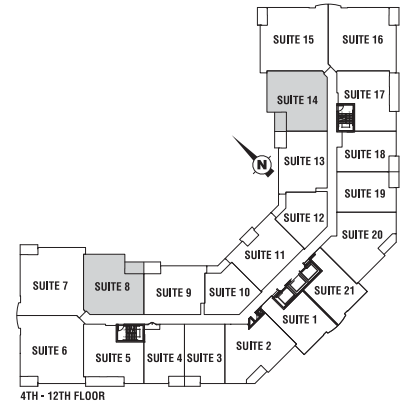

COMPASS 4

2 BEDROOM 849^{SQ.} FT.

Materials, specifications, and floor plans are subject to change without notice. All renderings are artist's conceptions. All floor plans are approximate dimensions. Actual usable floor space may vary from the stated floor area. E. & O.E.